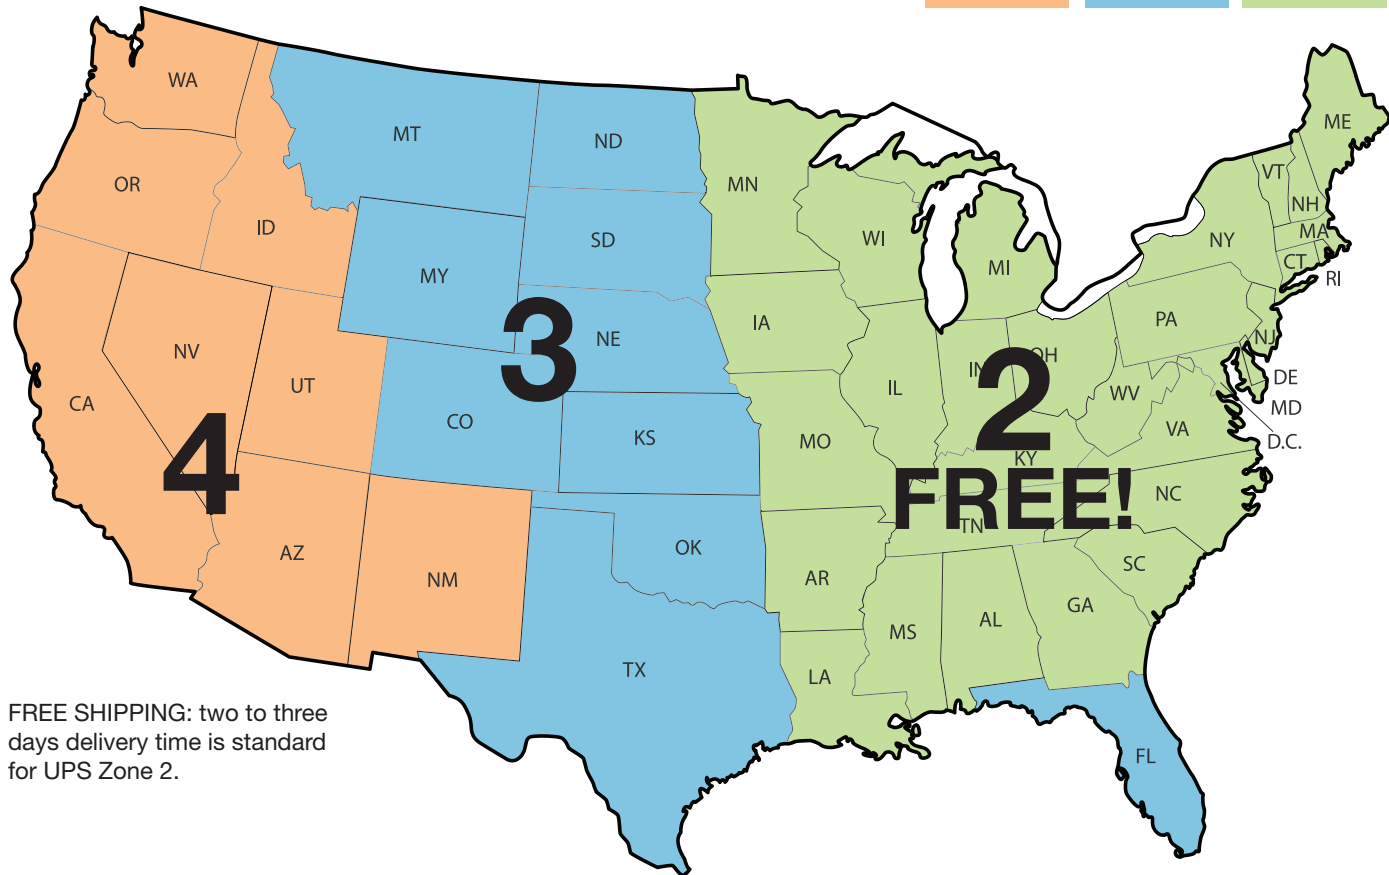

### Zone 4

\$14.99  
 \$22.99

### Zone 3

\$12.99  
 \$19.99

### Zone 2

FREE!  
 FREE!

FREE SHIPPING: two to three days delivery time is standard for UPS Zone 2.

**MOST ORDERS SHIP WITHIN 24 HOURS!**

**FREE SHIPPING TO UPS ZONE 2:**

Including Maine, New Hampshire, Vermont, Massachusetts, Rhode Island, Connecticut, New York, New Jersey, Pennsylvania, Ohio, Indiana, Kentucky, West Virginia, Maryland, Virginia, Delaware, North Carolina, South Carolina, Tennessee, Arkansas, Louisiana, Mississippi, Alabama, Minnesota, Wisconsin, Iowa and Missouri.