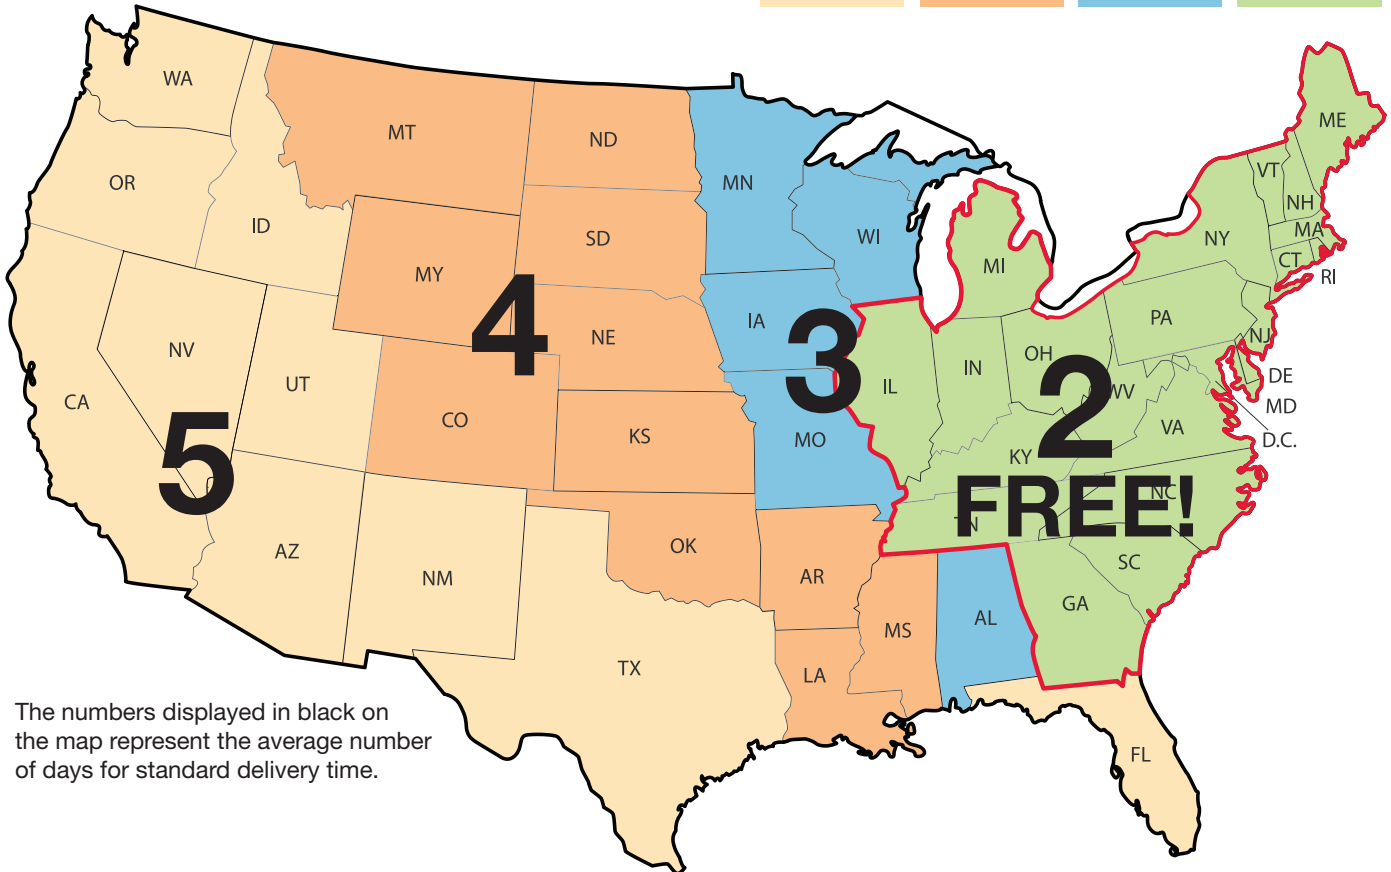

### Zone 3

\$10.99

\$21.99

### Zone 2

FREE!

FREE!

The numbers displayed in black on the map represent the average number of days for standard delivery time.

**MOST ORDERS SHIP WITHIN 24 HOURS!**

**FREE SHIPPING TO UPS ZONE 2:**

Including Maine, New Hampshire, Vermont, Massachusetts, Rhode Island, Connecticut, New York, New Jersey, Pennsylvania, Ohio, Indiana, Kentucky, West Virginia, Maryland, Virginia, Delaware, North Carolina, South Carolina and Tennessee.